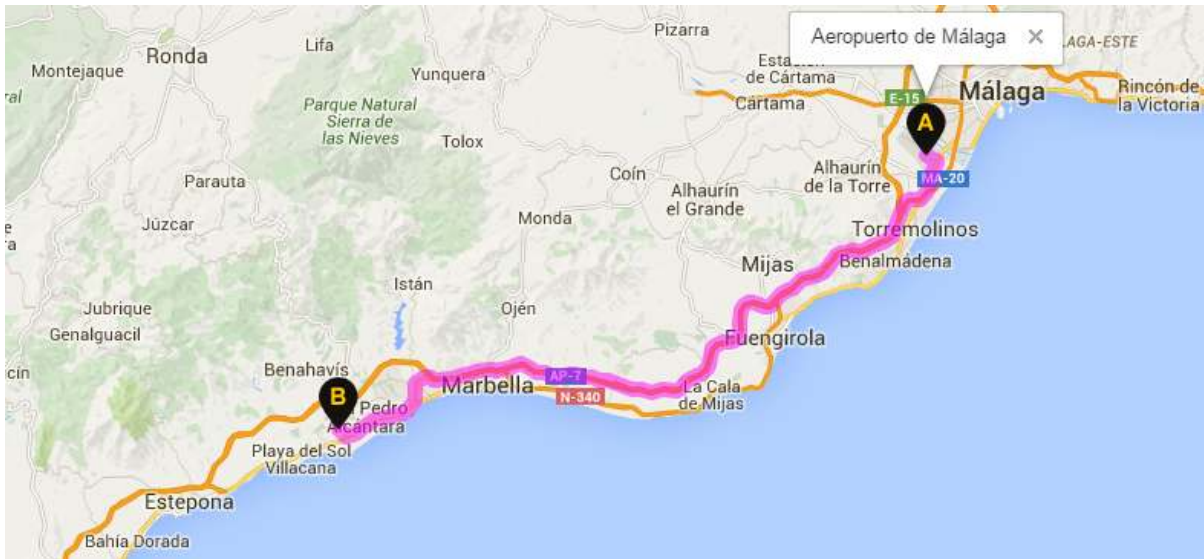

Directions From Malaga Airport to Calle Monte Biarritz

From Aeropuerto de Málaga **to:** Calle Monte - Biarritz,
Distance: 39.6 miles ([show in km](#)) | **Time:** 0 hr 44 min

Distance	Directions	Total
0.0	Start: CI Ramal Comandante G Mor, 1Q, 29004, Málaga, Spain Head south-east	0.0
0.1	Keep right to continue towards N-348	0.1
0.2	Slight right onto N-348	0.3
0.0	At the roundabout, take the 2nd exit and stay on N-348	0.3
0.2	Take the Torremolinos slip road to N-340/Cádiz	0.5
0.3	Merge onto Av. de Velázquez/N-340/MA-21	0.8
1.4	Take the slip road to E-15/A-7/Benalmadena/Algeciras	2.2
0.3	Merge onto MA-20	2.5
2.6	Continue onto AP-7 Partial toll road	5.1
27.8	Take exit 181 A for A-7 towards San Pedro/De Alcantara/Estepona/Algeciras	32.9
0.1	Continue onto Autovía del Mediterráneo/A-7	33.0
6.0	Take the exit towards Benahavís/Cambio de sentido/B. de Isdabe	38.9

0.1	At the roundabout, continue straight onto Ctra. Benahavís/A-7175	39.0
0.2	Turn left towards Calle Monte - Biarrtitz	39.2
0.0	Turn right at the 1st cross street toward Calle Monte - Biarrtitz	39.2
0.0	Turn right towards Calle Monte - Biarrtitz	39.3
0.1	Continue onto Calle Monte - Biarrtitz Destination will be on the left	39.3
Total time: 44 min 0 s		